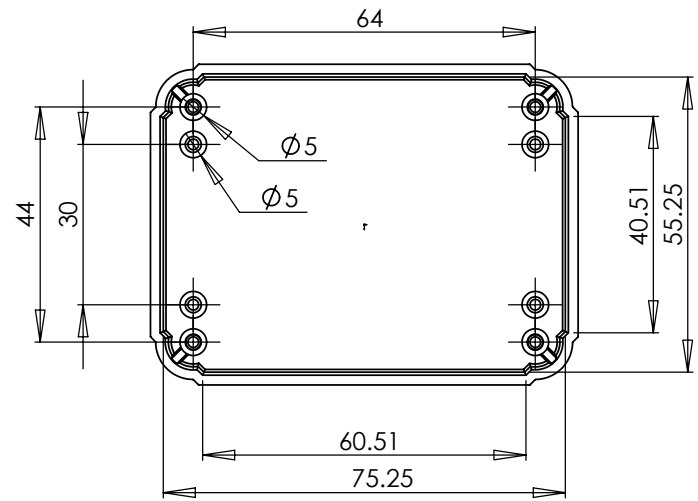

RL-6105 Project Box (Standart type)

Size: 80 x 60 x 30 mm.
 Material: ABS UL-94HB
 Standard Color: Light Gray.
 Supply:
 1, Lid screws x 4 pcs.
 2, PCB mounting screw x 4 pcs.
 Option:
 RL-6105F (Flange Type)

Item	QTY	Specification			Remark	
		Design	Confirm	File	Date	Scale
		Rick			2003, 8, 15	F
RITEC Enclosures Inc.		RL6105 Dimension drawing				
10F, 81, Sec. 1, Kuang Fu Rd., San Chung, Taipei, Taiwan		80x60x30mm, ABS				
Tel: 886-2-2999 8918 Fax: 886-2-2999 8955		Ver.	Page			
E-mail: info@ritec.com.tw http://www.ritec.com.tw		v1.0	1			